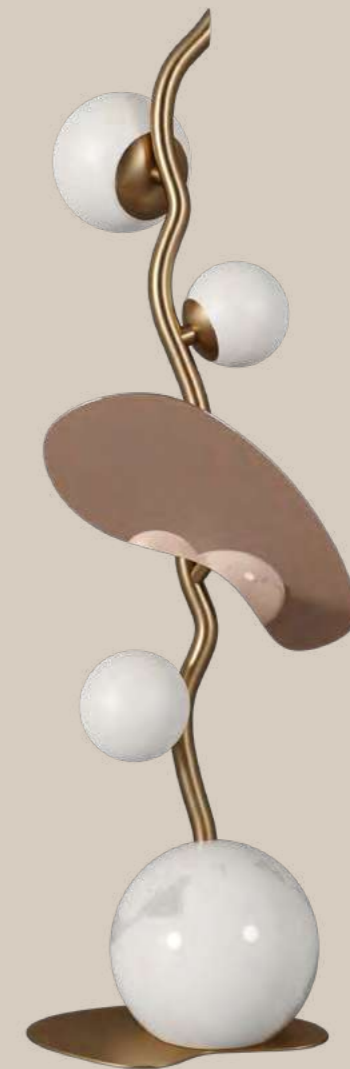

ALMOND

TABLE LAMP

W 22 cm | 8.7" D 24 cm | 9.4"
H 70 cm | 27.6"

MATERIALS//

BODY - BRASS, MARBLE SHADE - WHITE GLASS

TYPE OF LAMP//

G4 X 5 - 40 WATTS