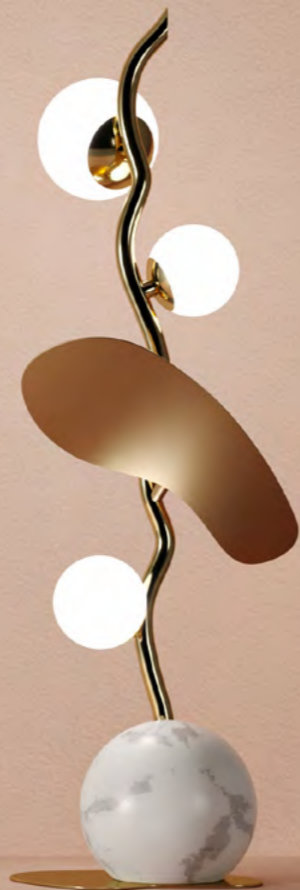

ALMOND

TABLE LAMP

W 22 cm | 8.7" D 24 cm | 9.4"
H 70 cm | 27.6"

MATERIALS//

BODY - BRASS, MARBLE SHADE - WHITE GLASS

TYPE OF LAMP//

G4 X 5 - 40 WATTS