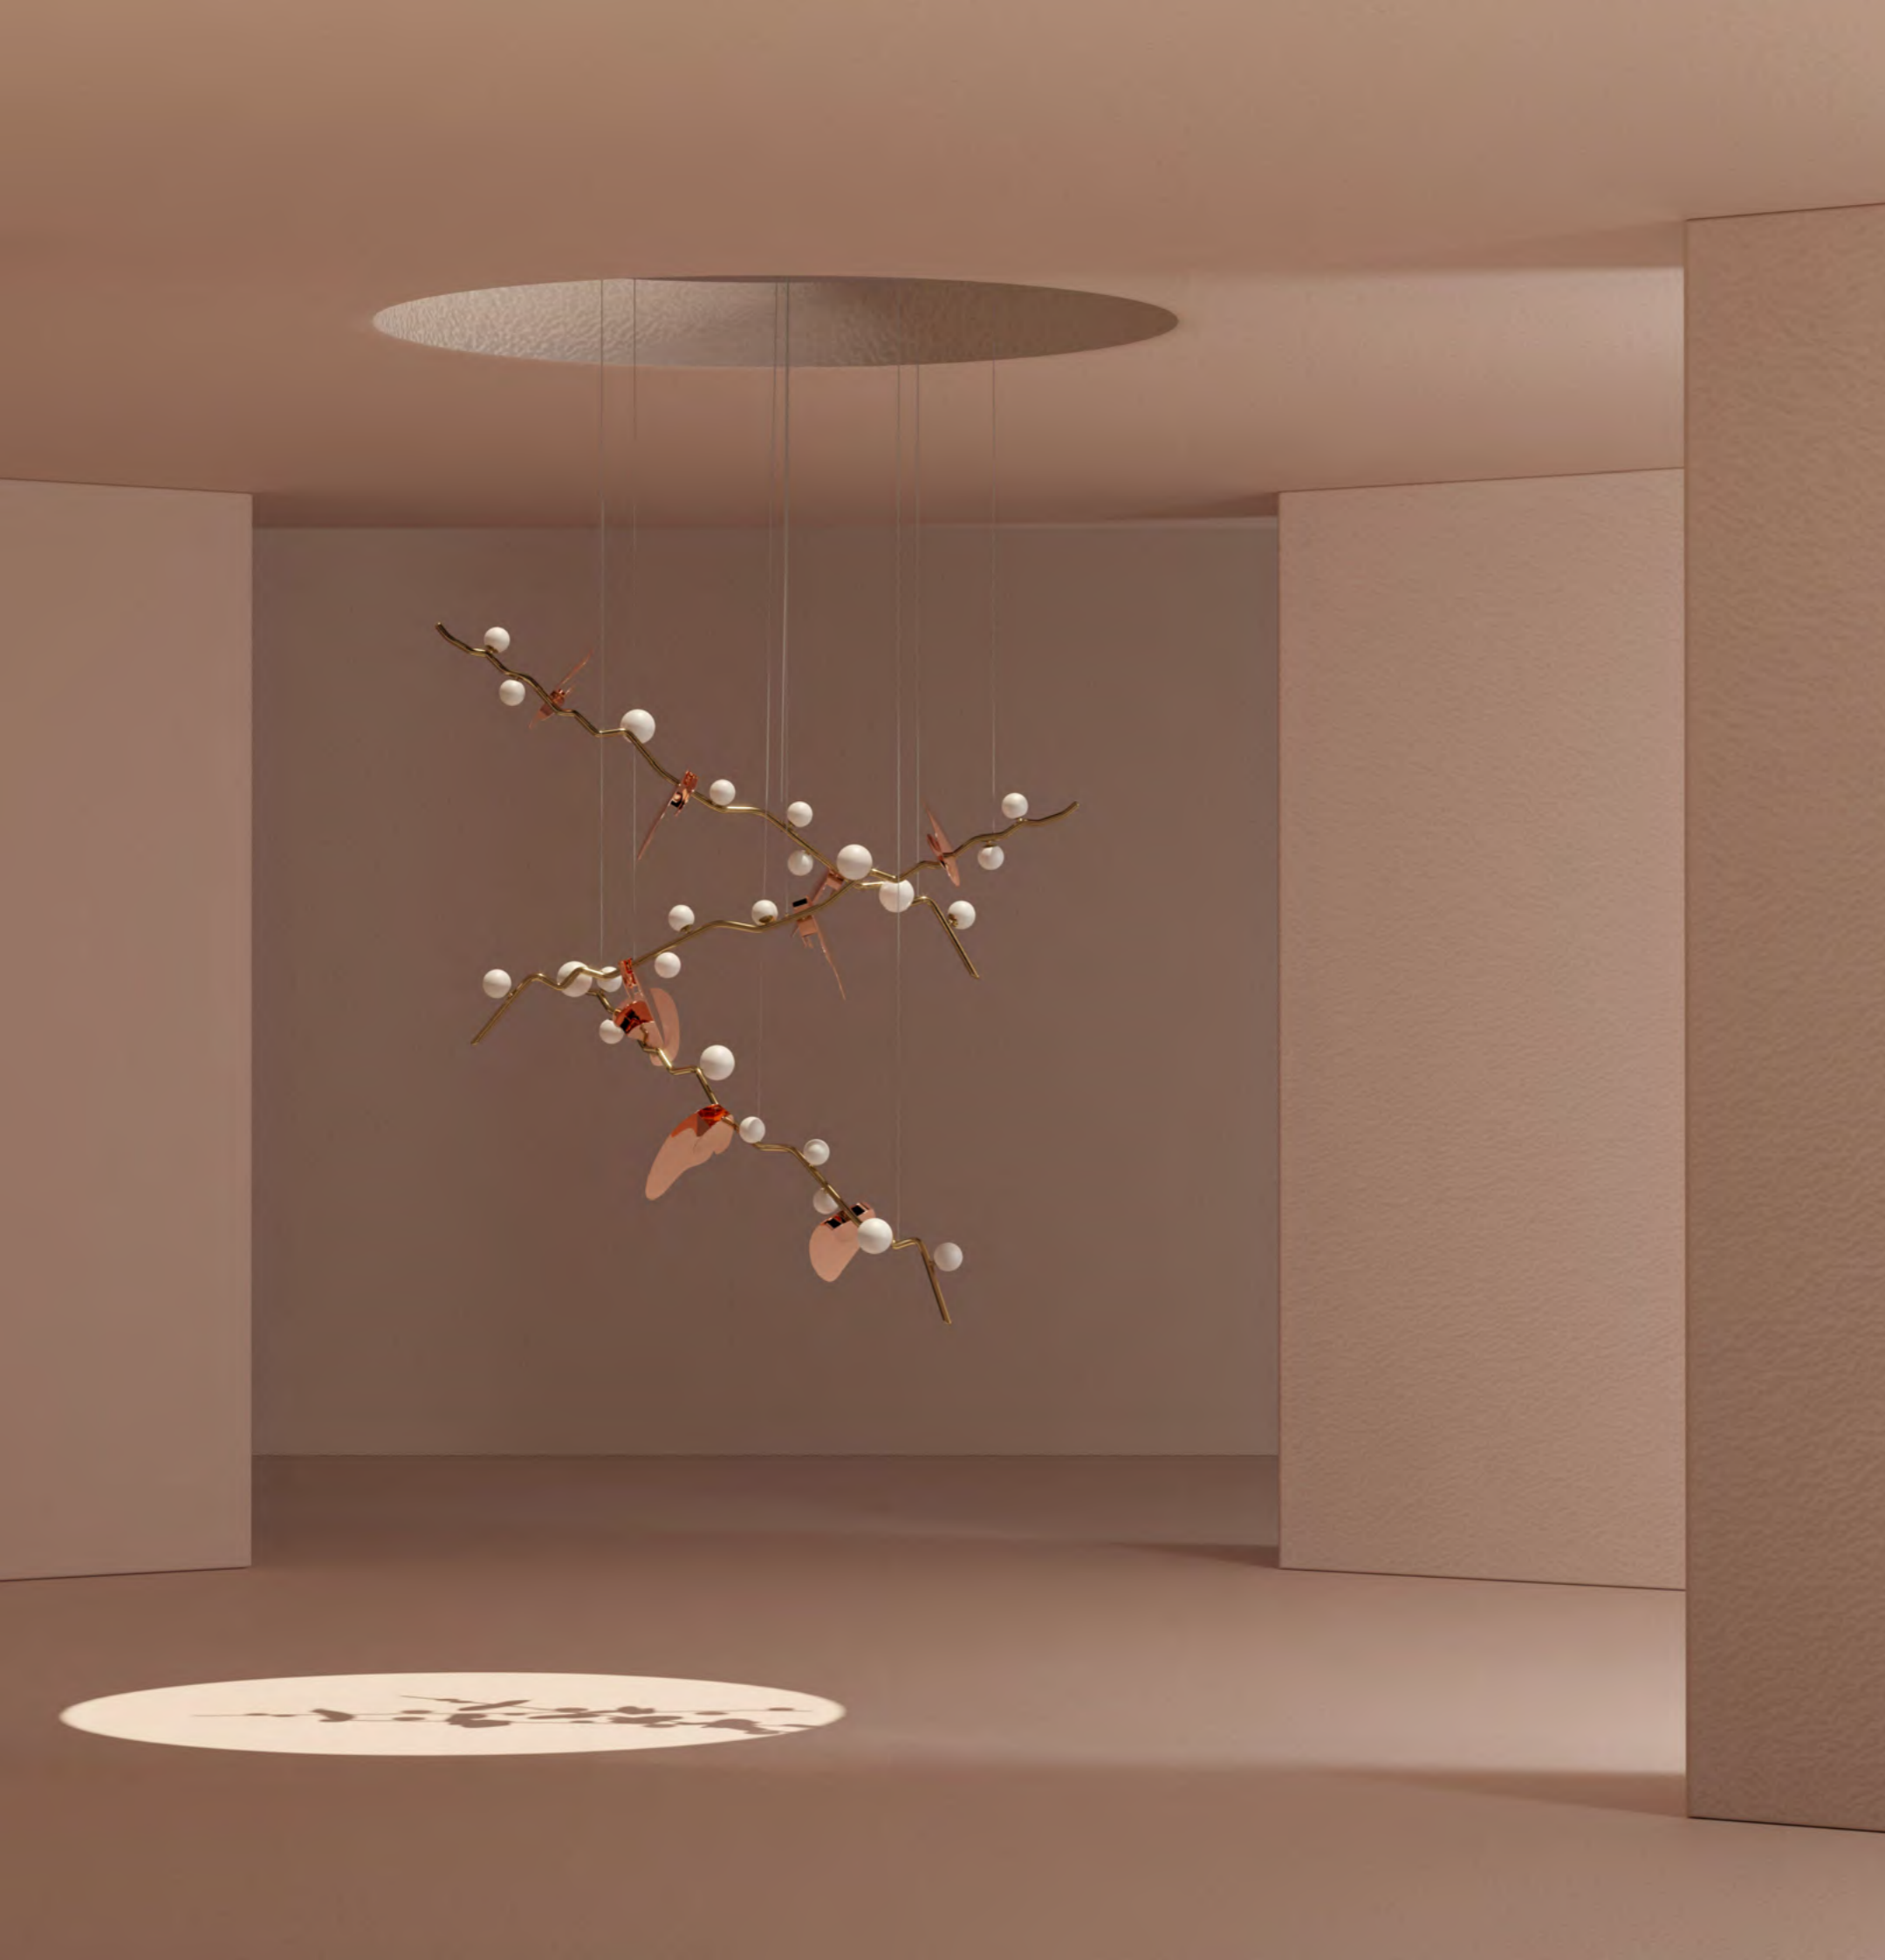

NEW

ALMOND II

PENDANT LAMP

The Almond II Pendant Lamp is equipped with a counterweight placed on the ground, so it's not needed to have a light point on the ceiling.

W 40 cm | 15.7" D 27 cm | 10.6" H 300 cm |
118.1" BH 85 cm | 33.5"

G4 X 18 - 40 WATTS

NEW

ALMOND II

PENDANT LAMP

The Almond II Pendant Lamp is equipped with a counterweight placed on the ground, so it's not needed to have a light point on the ceiling.

W 40 cm | 15.7" D 27 cm | 10.6" H 300 cm |
118.1" BH 85 cm | 33.5"

MATERIALS //

BODY - BRASS SHADE - WHITE GLASS

TYPE OF LAMP//

G4 X 9 - 40 WATTS

NEW

ALMOND

SUSPENSION LAMP

Highlighting the natural shape of the Almond Tree, the suspension lamp structure made in brass reminds us of the tree branches, and the brass shades personify the beautiful flowers and the details in a matte milky white glass, the delicious almonds.

NEW

W 42 cm | 16.5" D 32cm | 12.6" H 165cm | 65"

MATERIALS// BODY - BRASS, MARBLE SHADE - WHITE GLASS, BRASS

TYPE OF LAMP// G9 X 14